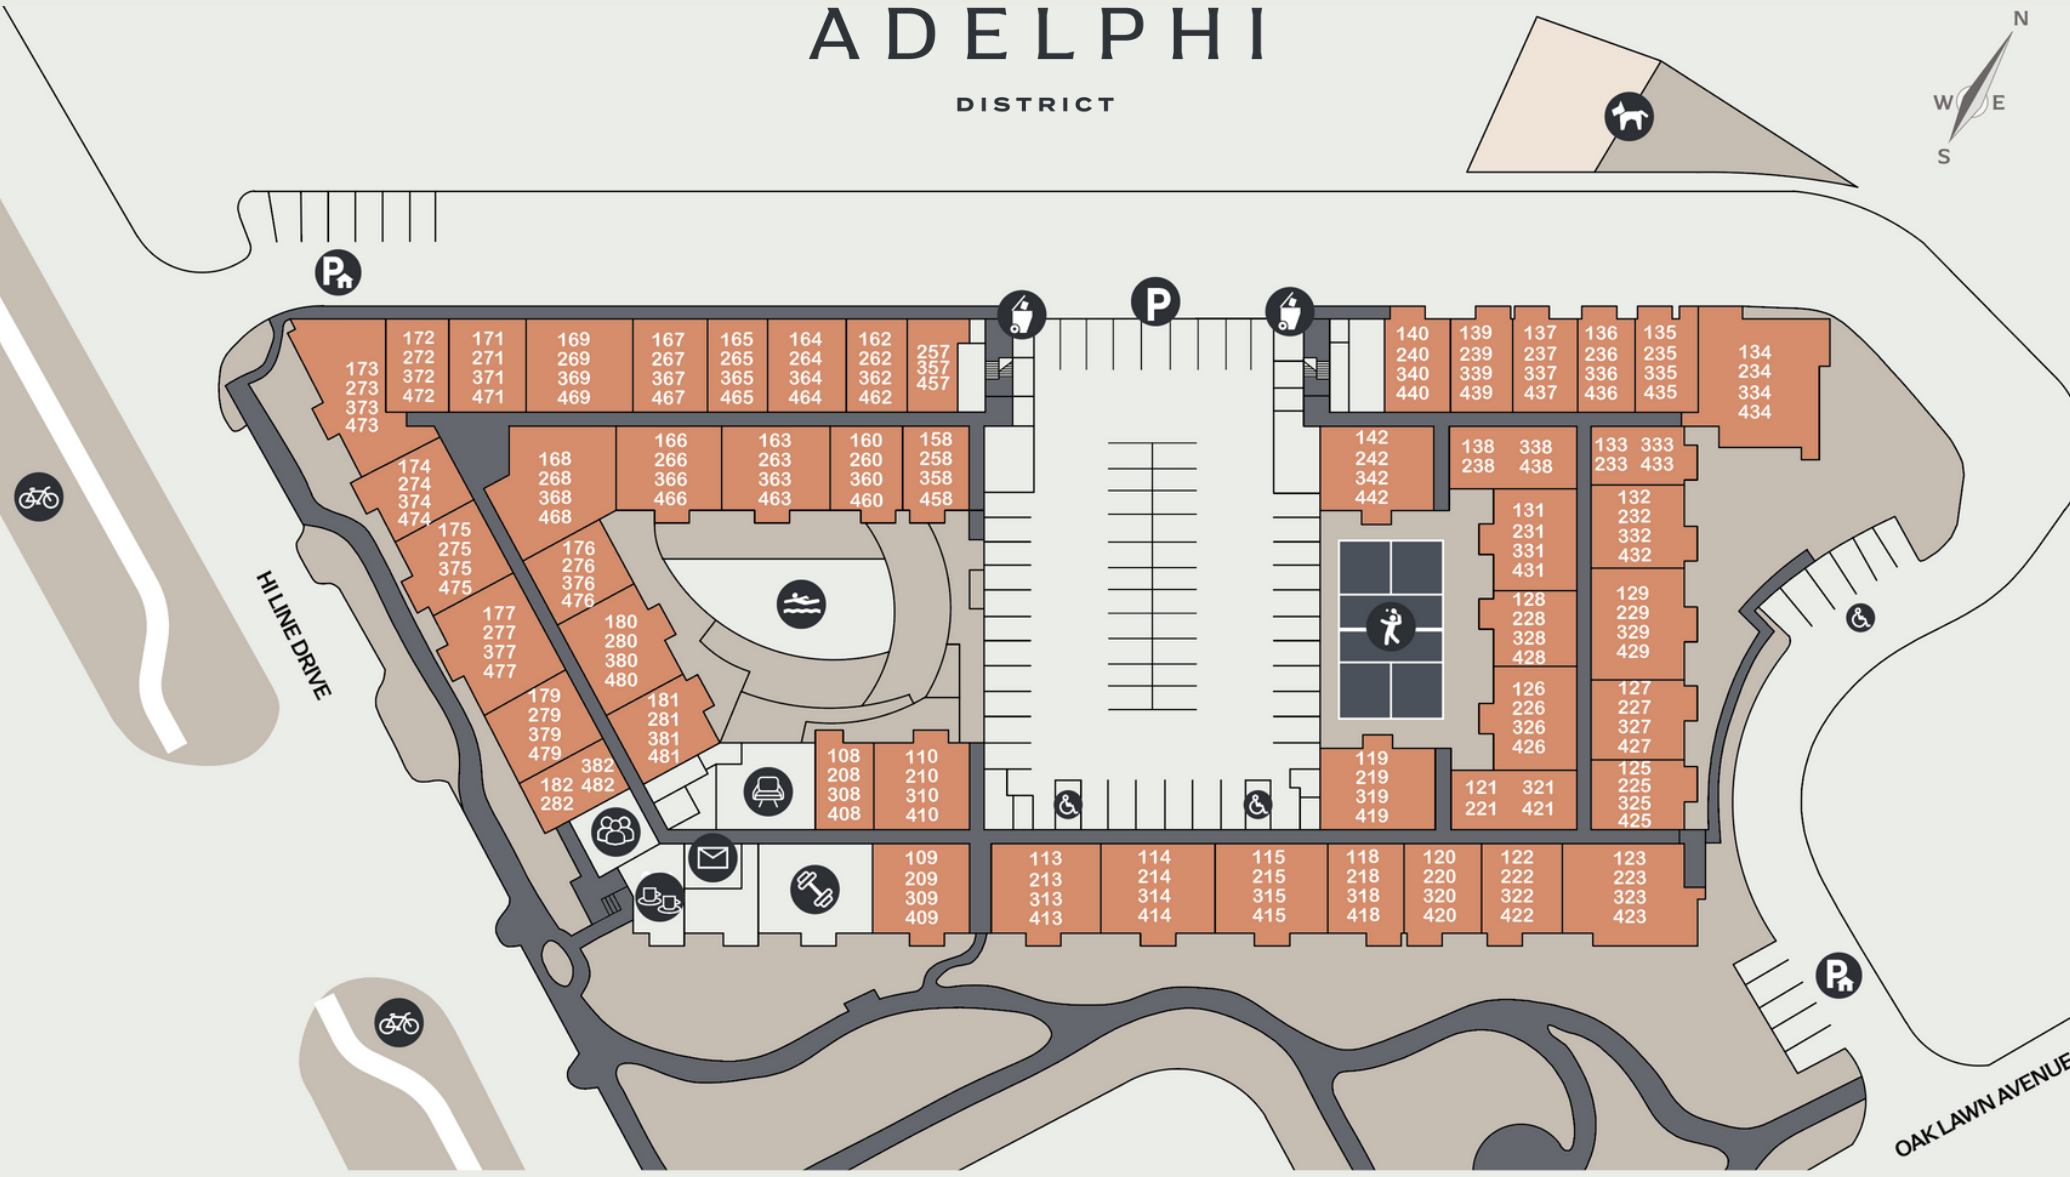

DESIGN
ADELPHI
 DISTRICT

L E G E N D

- LEASING OFFICE
- CLUB ROOM
- FITNESS CENTER
- COFFEE BAR
- MAILBOXES
- TRASH CHUTE
- PICKLEBALL COURT
- POOL
- BARK PARK
- GARAGE ENTRANCE
- KATY TRAIL
- FUTURE RESIDENT PARKING